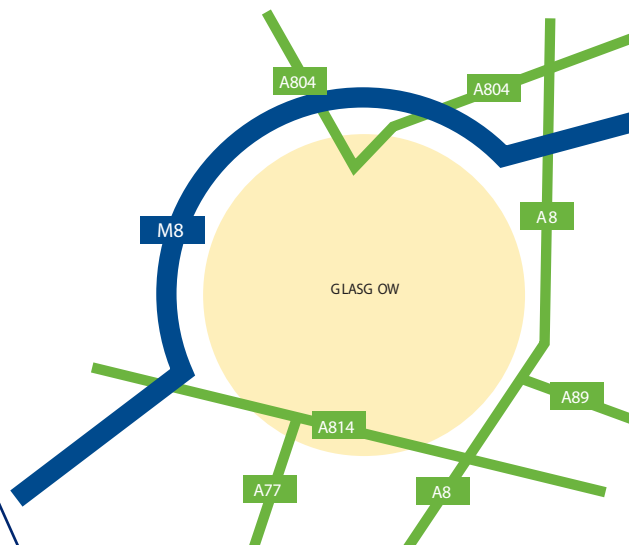

Directions to our Glasgow office

Expotel
13 Bath Street
Glasgow G2 1HY

T: +44 (0)844 793 7400
F: +44 (0)844 793 7410
E: gres@expotel.com
W: www.expotel.com