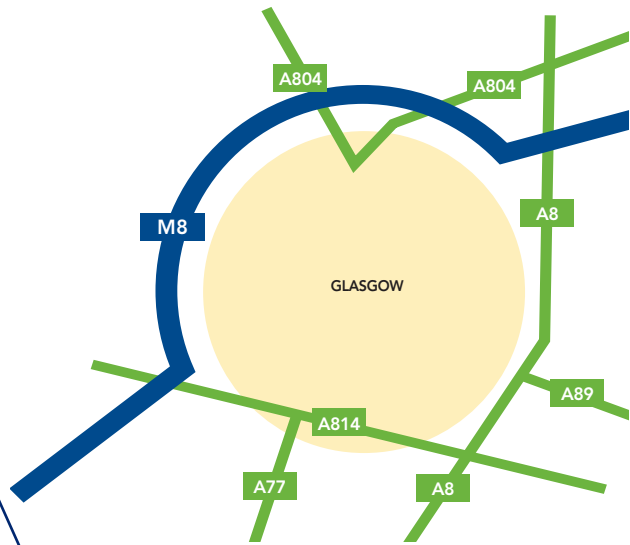

Directions to our Glasgow office

Expotel
13 Bath Street
Glasgow G2 1HY

T: +44 (0)141 331 1771
F: +44 (0)141 331 1117
E: gres@expotel.com
W: www.expotel.com