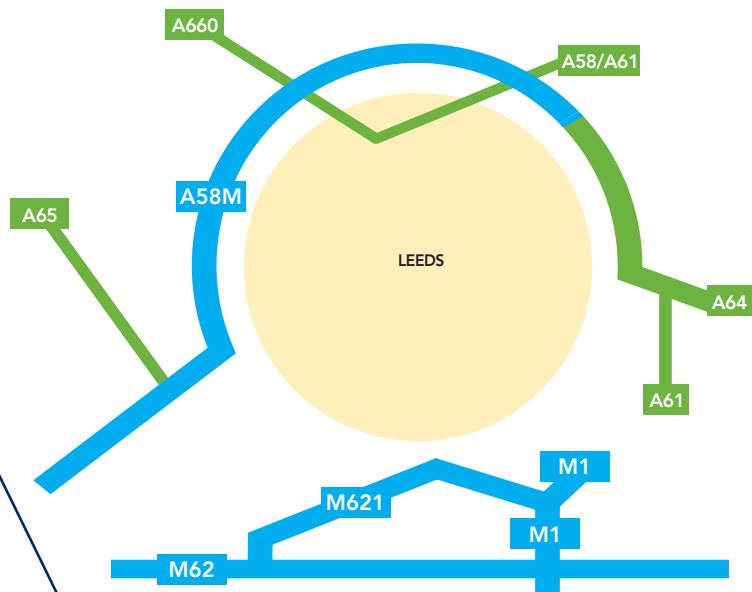

Directions to our Leeds office

11th Floor
Tower North Central
Merrion Way
Leeds
LS2 8PB

T: +44 (0)113 242 3434
F: +44 (0)113 234 2781
E: leres@expotel.com
W: www.expotel.com