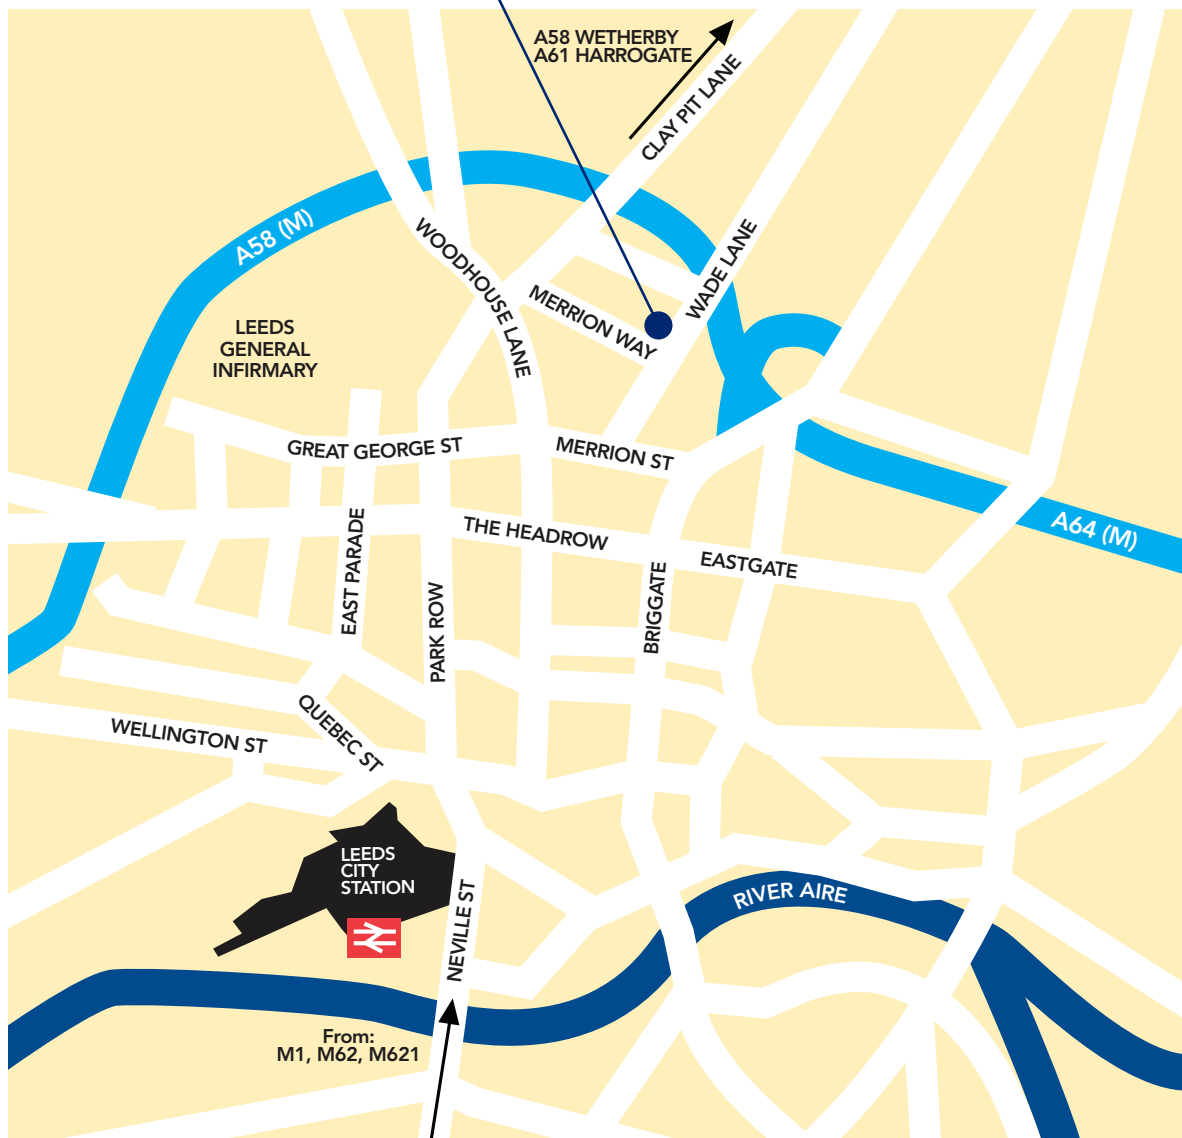

Directions to our Leeds office

11th Floor
Tower North Central
Merrion Way
Leeds
LS2 8PB

T: +44 (0)113 242 3434
F: +44 (0)113 234 2781
E: leres@expotel.com
W: www.expotel.com