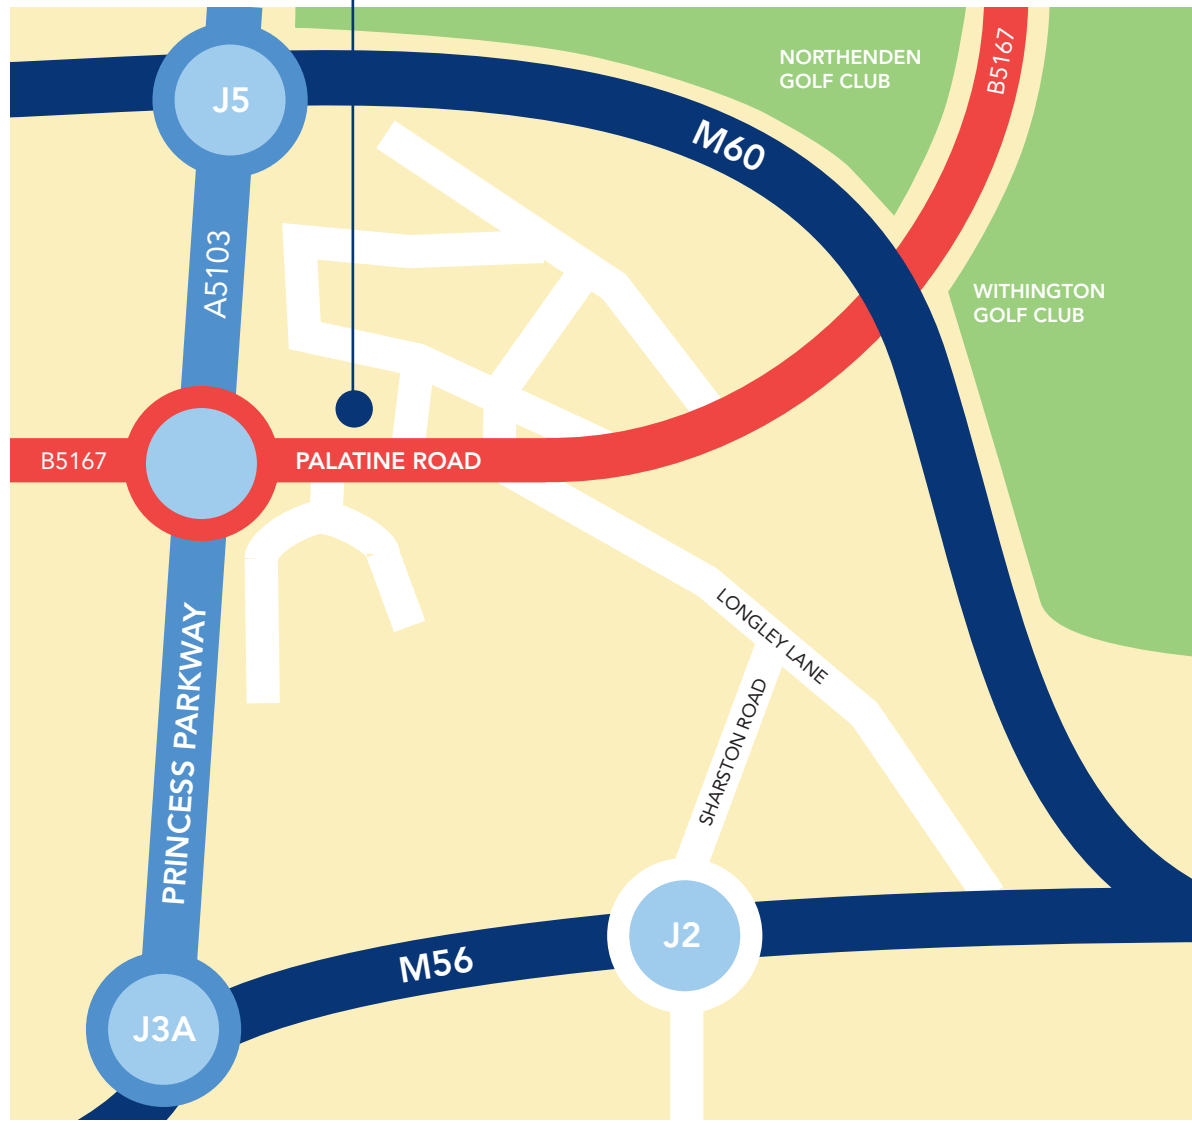

Directions to our Manchester office

Expotel
464 Palatine Rd
Northenden
Manchester
M22 4DJ

T: +44(0)844 793 7100
F: +44(0)844 793 7110
E: mares@expotel.com
W: www.expotel.com