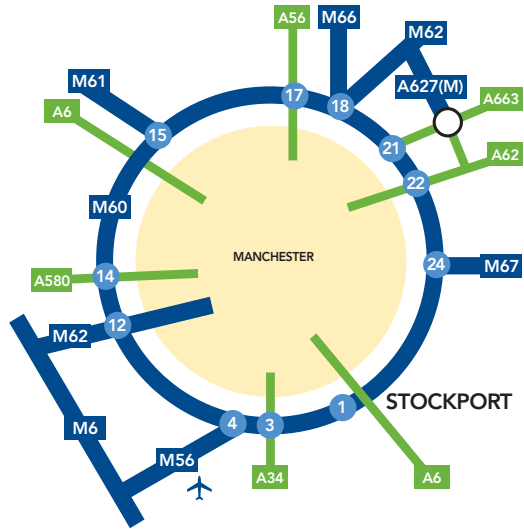

Directions to our Manchester office

Expotel
464 Palatine Rd
Northenden
Manchester
M22 4DJ

T: +44(0)844 793 7100
F: +44(0)844 793 7110
E: mares@expotel.com
W: www.expotel.com