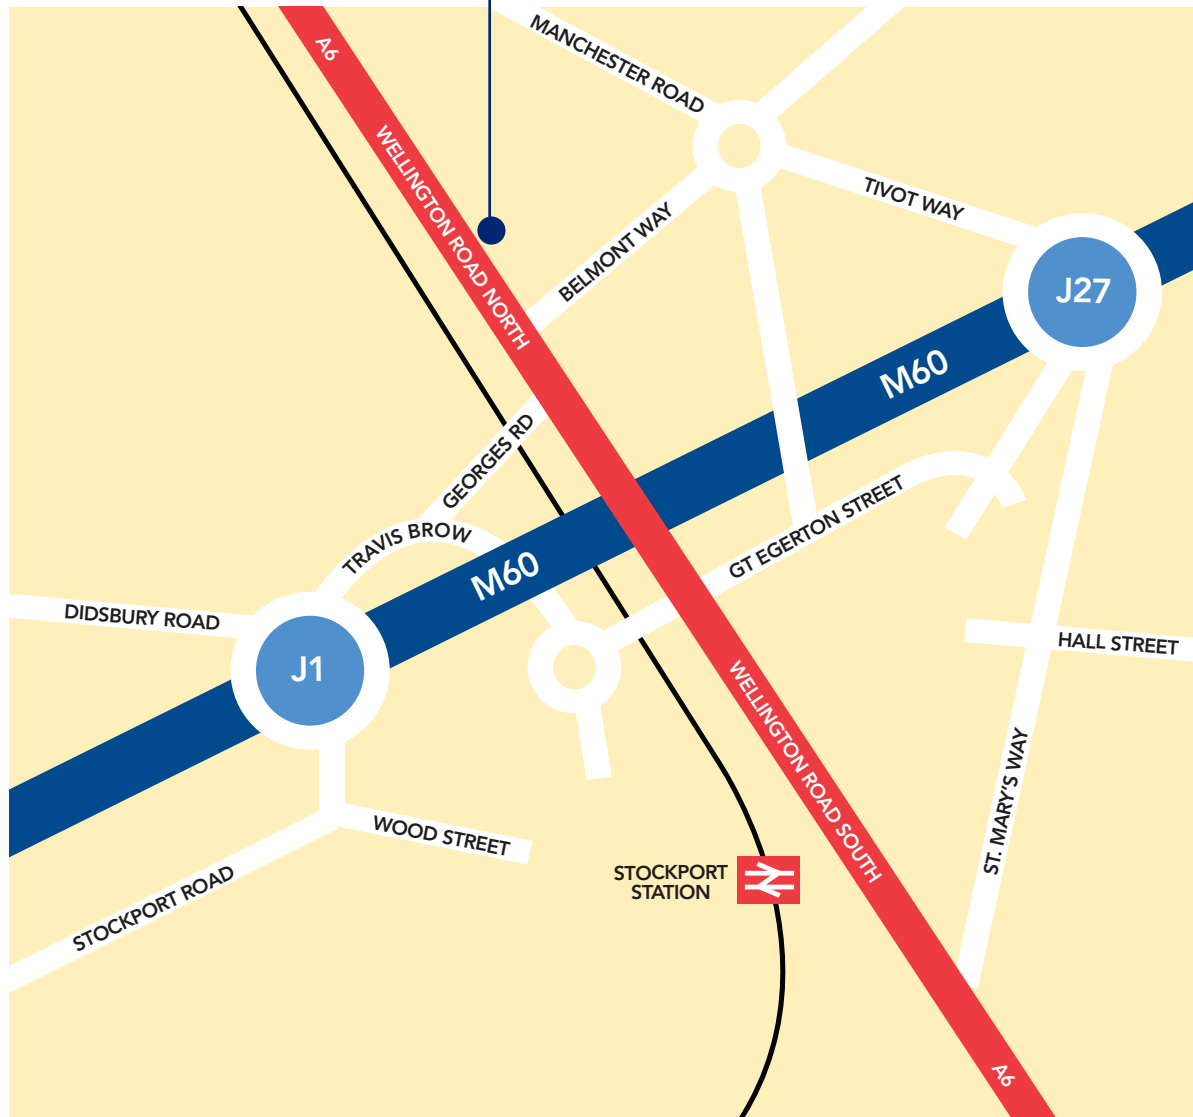

Directions to our Stockport office

Expotel
St James House
192 Wellington Road North
Stockport
Cheshire SK4 2RZ

T: +44(0)161 443 2525
F: +44(0)161 443 1381
E: stres@expotel.com
W: www.expotel.com