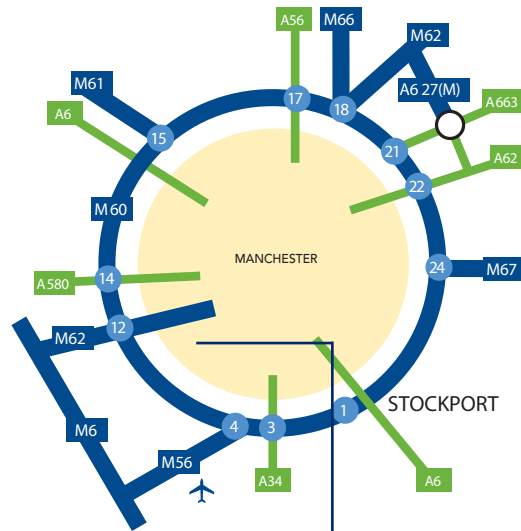

Directions to our Stockport office

Expotel
St James House
192 Wellington Road North
Stockport
Cheshire SK4 2RZ

T: +44 (0)844 793 7200
F: +44 (0)844 793 7210
E: stres@expotel.com
W: www.expotel.com