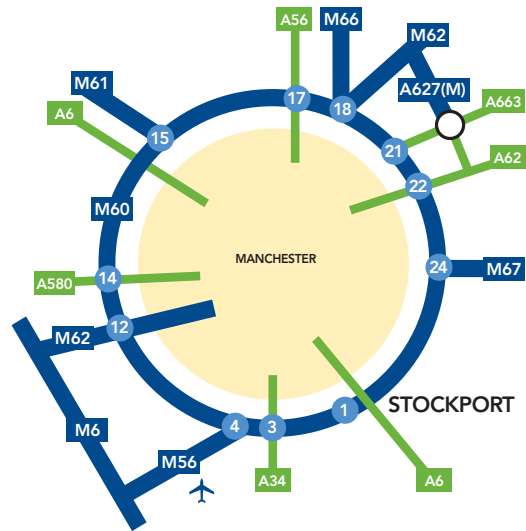

Directions to our Stockport office

Expotel
St James House
192 Wellington Road North
Stockport
Cheshire SK4 2RZ

T: +44(0)161 443 2525
F: +44(0)161 443 1381
E: stres@expotel.com
W: www.expotel.com